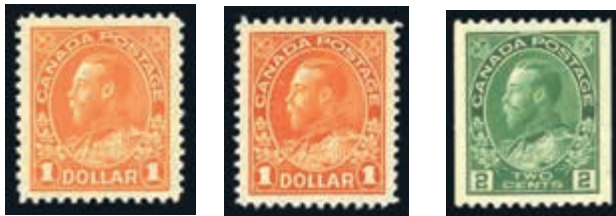

- 197 ★★ **$1 Orange, #122** $100
  N.h., Grade 90 extremely fine, 2017 P.S.E. cert. SMQ $425 ..... Est. $150/200
- 198 ★ **$1 Orange, #122** $70
  O.g., Grade 95 extremely fine to superb, 2018 P.S.E. cert. SMQ $300 ..... Est. $120/150
- 199 ★★ **1924, 2¢ Coil, #133** $300
  N.h., Grade 100 a superb gem, 2018 P.S.E. cert. SMQ $575 for 95 ..... Est. $500/750
- 200 ☒ **1924 Imperf 1¢ and 3¢ Covers, #136, 138** Web $60
  Two franked with 3¢ rate, 1¢ (3) and 3¢, all jumbos showing portions of adjacent adhesives all around, extremely fine covers ..... Est. $100/150